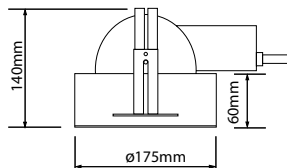

The **Vision-lite INVISO Series** provides the interior designers and architects with the ultimate trimless downlight. The installation frame of the fixture is pre-installed, then plastered over and the ceiling and installation frame painted over. The luminaire body is then installed into the installation housing to provide a seamless installation to maximize the 'hole in the ceiling' effect.

Fixture frame can be adjusted to cater for different thickness of the ceiling box. Re-lamping or servicing can be done without removing the installation frame so the ceiling will not be damaged.

Top anodized aluminum reflector ensure a high optical efficiency while the frosted acrylic diffuser provides for efficient light transmission while concealing the lamp from view.

Ordering Code:

Model Number	Lamp	Ballast option
TS DE941C WU - 113	1 x TCD 13W	
TS DE941C WU - 213	2 x TCD 13W	
TS DE941C WU - 118	1 x TCD 18W	Suffix - CG for conventional ballasts
TS DE941C WU - 218	2 x TCD 18W	Suffix - EG for electronic ballasts
TS DE942C WU - 113	1 x TCD 13W	Suffix - EG-Dim for dimmable electronic ballasts
TS DE942C WU - 213	2 x TCD 13W	
TS DE942C WU - 118	1 x TCD 18W	
TS DE942C WU - 218	2 x TCD 18W