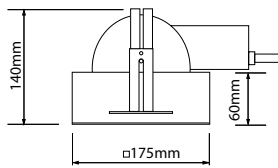

TS DE942C WU