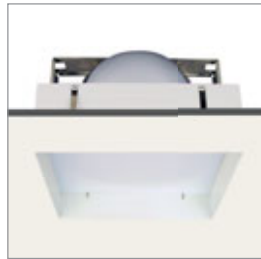

INVISO SERIES - Trimless (plaster over) CFL recessed downlights

TS DE941C WU

TS DE942C WU

The **Vision-lite INVISO Series** provides the interior designers and architects with the ultimate trimless downlight. The installation frame of the fixture is pre-installed, then plastered over and the ceiling and installation frame painted over. The luminaire body is then installed into the installation housing to provide a seamless installation to maximize the 'hole in the ceiling' effect.

Fixture frame can be adjusted to cater for different thickness of the ceiling box. Re-lamping or servicing can be done without removing the installation frame so the ceiling will not be damaged.

Top anodized aluminum reflector ensure a high optical efficiency while the frosted acrylic diffuser provides for efficient light transmission while concealing the lamp from view.