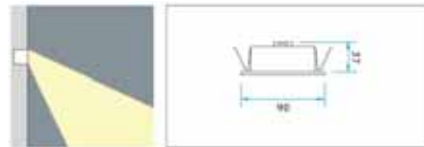

TS LDL E01 SW / SYW

Recessed Wall Light
Size : 90 x 90mm Ht:37mm
Cutting hole : 77 x 77mm
Lamp : 1 x 1.2W WW LED