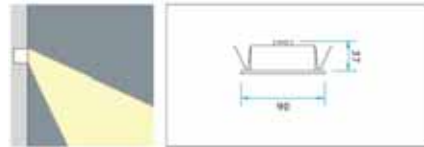

TS LDL E01 AM

Recessed Wall Light
Size : 90 x 90mm Ht:37mm
Cutting hole : 77 x 77mm
Lamp : 1 x 1.2W Z-Power Star Amber LED