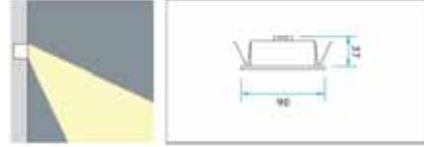

TS LDL E01 WH6K

Recessed Wall Light, Aluminum
Size : 90 x 90mm Ht:37mm
Cutting hole : 77 x 77mm
Lamp : 1 x 1.2W Z-Power Star WHT 6000K LED

TS LDL E01 BL

Recessed Wall Light
Size : 90 x 90mm Ht:37mm
Cutting hole : 77 x 77mm
Lamp : 1 x 1.2W Z-Power Star BLUE LED