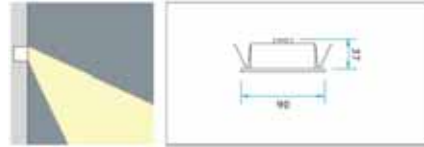

TS LDL E01 SB 3

Recessed Wall Light
Size : 90 x 90mm Ht:37mm
Cutting hole : 77 x 77mm
Lamp : 1 x 1.2W Golden Dragon II LED