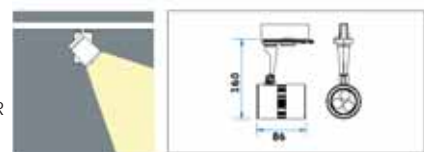

TS LSP3103 15W7R

Adjustable spotlight — (HJ203 Track adaptor)
Lamp : 1 x TS LRVC3A Driver (350mA)
- 3 x 1.2W Golden Dragon Plus Warm White LED-7R
Angle : 15°
Color : ☐ WH