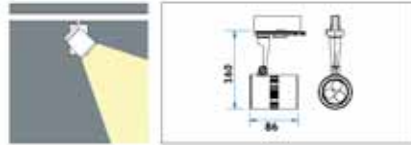

TS LSP3103 B

Adjustable spotlight, Aluminum — (HJ203 Track adaptor)
Lamp : 1 x TS LRVC3A Driver (350mA)
- 3 x 1.2W Golden Dragon Warm White LED
Angle : 30°
Color : ■ SV