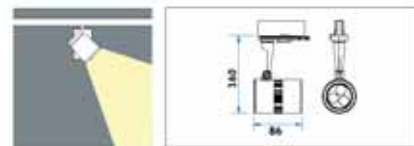

TS LSP3103 15A8S

Adjustable spotlight, Aluminum — (HJ203 Track adaptor)
Lamp : 1 x TS LRVC3A Driver (350mA)
- 3 x 1.2W Golden Dragon Warm White LED-8S
Angle : 15°
Color : ■ SV