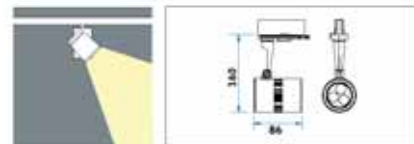

TS LSP3103 35A7R

Adjustable spotlight, Aluminum — (HJ203 Track adaptor)
Lamp : 1 x TS LRVC3A Driver (350mA)
- 3 x 1.2W Golden Dragon Warm White LED-7R
Angle : 35°
Color : ■ SV