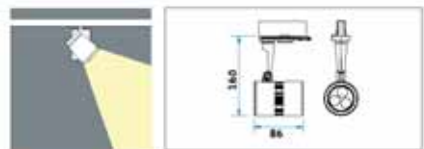

TS LSP3103 A

Adjustable spotlight, Aluminum — (HJ203 Track adaptor)
Lamp : 1 x TS LRVC3A Driver (350mA)
- 3 x 1.2W Golden Dragon Warm White LED
Angle : 12°
Color : ☒ SV