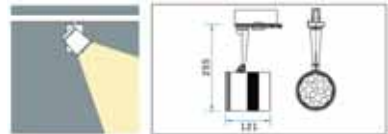

TS LSP3700H15W7R

Track adjustable spotlight — Track adaptor (HJ203)
Lamp : 1 x LBVC9BI Driver
- 3 x 3W Golden Dragon Plus Warm White LED-7R
Angle : 15° 24° 35°
Color : ☐ WH

TS LSP3700H24B8S

Track adjustable spotlight — Track adaptor (HJ203)
Lamp : 1 x LBVC9BI Driver
- 3 x 3W Golden Dragon Plus Warm White LED-8S
Angle : 24°
Color : ☒ BK

TS LSP3112 15W8R

Track adjustable spotlight — Track adaptor (HJ203)
Lamp : 1 x TS LETVC18A Driver
- 12 x 1.2W Golden Dragon Plus Warm White (3K) LED-8R
Angle : 15° 24°
Color : ☐ WH

TS LSP3112 15W7D

Track adjustable spotlight — Track adaptor (HJ203)
Lamp : 1 x TS LETVC18A Driver
- 12 x 1.2W Golden Dragon Plus Cool White (6K) LED-7D
Angle : 15° 24°
Color : ☐ WH

TS LSP3112 15W7M

Track adjustable spotlight — Track adaptor (HJ203)
Lamp : 1 x TS LETVC18A Driver
- 12 x 1.2W Golden Dragon Plus Nature White (4K) LED-7M
Angle : 15° 24°
Color : ☐ WH

TS LSP3600H24W8R

Track adjustable spotlight — Track adaptor (HJ203)
Lamp : 1 x LMVC8AI Driver 350mA
- 6 x 1.2W Golden Dragon Plus Warm White LED-8R
Angle : 15° 24° 35°
Color : ☐ WH ☒ BK