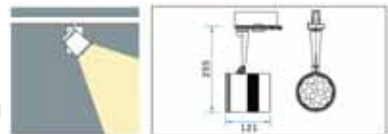

TS LSP3112 15W7M

Track adjustable spotlight — Track adaptor (HJ203)
Lamp : 1 x TS LETVC18A Driver
- 12 x 1.2W Golden Dragon Plus Nature White (4K) LED-7M
Angle : 15° 24°
Color : ☐ WH