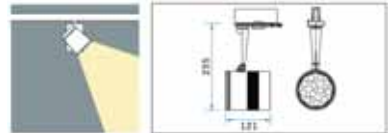

TS LSP3112 15W7D

Track adjustable spotlight — Track adaptor (HJ203)
Lamp : 1 x TS LETVC18A Driver
- 12 x 1.2W Golden Dragon Plus Cool White (6K) LED-7D
Angle : 15° 24°
Color : ☐ WH