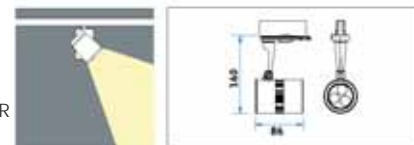

TS LSP3106 15W8R

Adjustable spotlight, Aluminum — (HJ203 Track adaptor)
Lamp : 1 x TS LRVC9A Driver (350mA)
- 6 x 1.2W Golden Dragon Plus Warm White LED-8R
Angle : 15°
Color : ■ SV