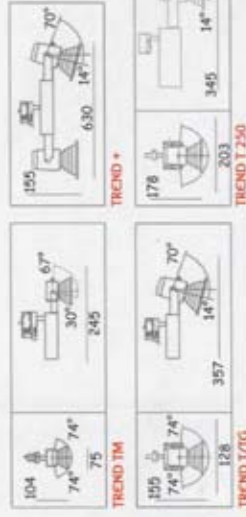

Model	Lamp holder	Lamp options
Glider Trend Tm	PGJ5	CDM-Tm 20W/35W *
Glider Trend +	G12	2 x CDM-T 35W/70W
Glider Trend T	G12	CDM-T 35W/70W/150W
Glider Trend TG	GX 12-1	SDW-TG 50W/100W
Glider Trend T 250	G12	CDM-T 150W/250W