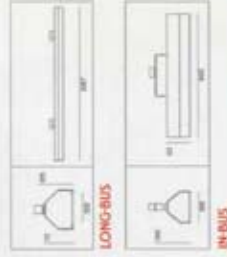

NORM INTEGRATED

Model	Lamp options
Norm Duo R	2 x CDM-T 35W/70W or 2 x CDM-R1111 35W/70W
Norm Duo S	2 x CDM-T 35W/70W or 2 x CDM-R1111 35W/70W
Norm Duo T	2 x CDM-T 35W/70W or 2 x CDM-R1111 35W/70W

NORM 250

Model	Lamp options
Norm 150 ^	1 x CDM-T 150W
Norm 250 ^	1 x CDM-T 250W

FLUORESCENT

We are happy to introduce our latest fixtures using fluorescent lamps: the **In-Bus** and **Long-Bus**! These two very competitive additions widen our product range and are the perfect supplement to our HID fixtures. They are ideal for low-cost, energy efficient general lighting in large spaces such as supermarkets, warehouses and offices.

FLUORESCENT

Model	Lamp options
In-Bus 255	2 x Dulux L 55W
Long-Bus 154	1 x T5 54W
Long-Bus 254	2 x T5 54W

LIGHTCRAFT PTE LTD

Showroom:
131 Jalan Sultan, Singapore 199015.
Tel: +65 6297 6658
Fax: +65 6297 7434
Email: sales@lightcraft.com.sg
Website: www.lightcraft.com.sg

Office:
11 Kaki Bukit View Singapore 415947
Tel: +65 6744 2441
Fax: +65 6744 1416

LIVAL

Your absolute choice for shop lighting!

The new Lival Glider Range offers unparalleled flexibility - The range includes fittings, all with electronics gears, from 20W to 250W including twin 35W and twin 70W fixtures. The range is available in three distinct styles: **Trend**, **Variant** and **Compact**

GLIDCR TREND

Model	Lamp holder	Lamp options
Glider Trend Tm	PGJ5	CDM-Tm 20W/35W *
Glider Trend +	G12	2 x CDM-T 35W/70W
Glider Trend T	G12	CDM-T 35W/70W/150W
Glider Trend TG	GX 12-1	SDW-TG 50W/100W
Glider Trend T 250	G12	CDM-T 150W/250W