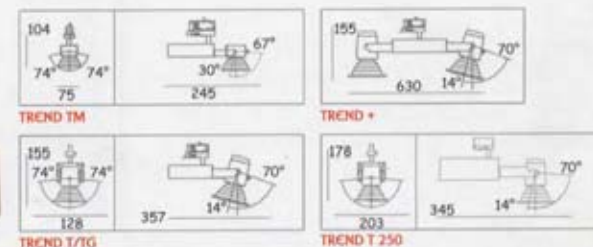

LIVAL

Your absolute choice for shop lighting!

The new Lival Glider Range offers unparalleled flexibility - The range includes fittings, all with electronics gears, from 20W to 250W including twin 35W and twin 70W fixtures. The range is available in three distinct styles: **Trend, Variant and Compact**